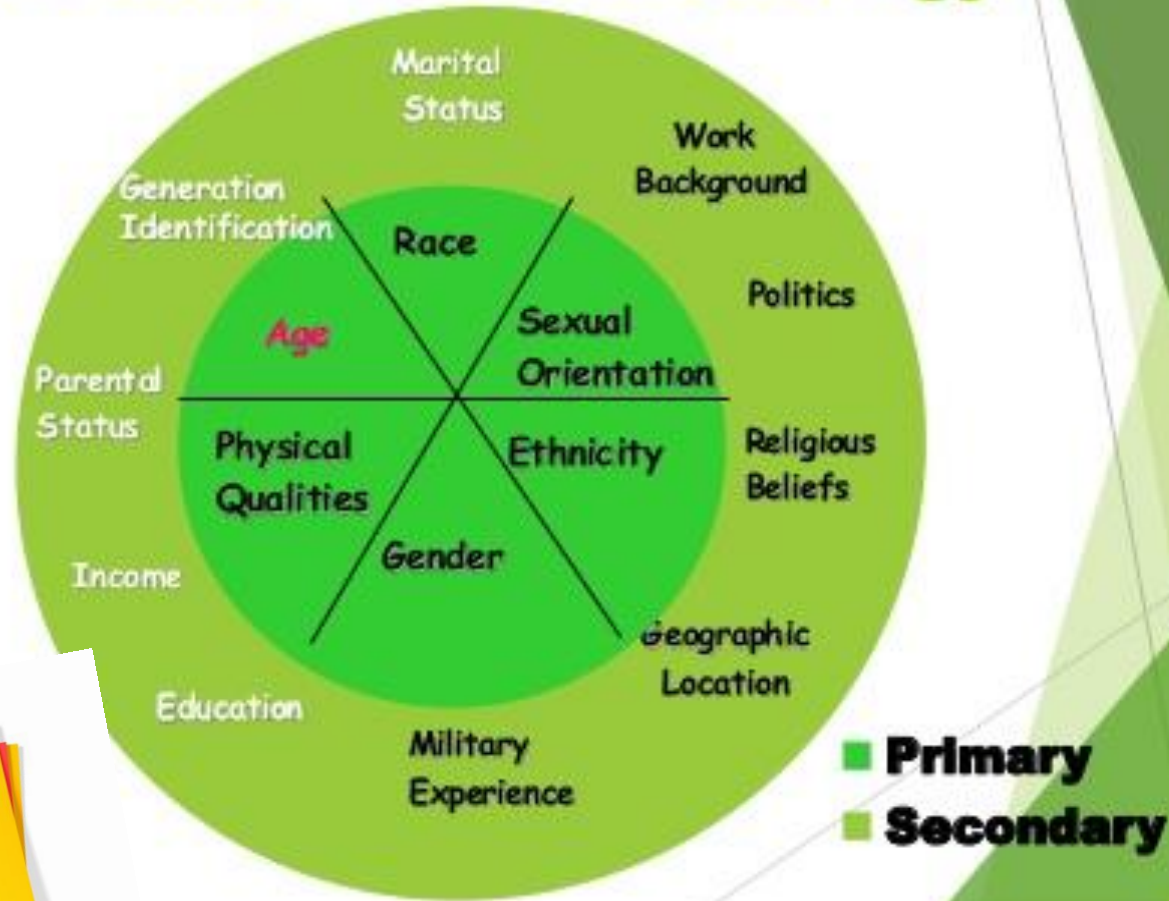

SKY CITY CULTURAL CENTER & MUSEUM
GRAND OPENING CELEBRATION
FRED
GILHOBAN

**BEST
PRACTICE**

A photograph of a Zen garden sand pattern. A smooth, rounded, light-brown stone sits in the center of a circular, concentric sand pattern. This circle is part of a larger, wavy sand pattern that flows from the top left towards the bottom left. The sand is a light beige color, and the overall scene is minimalist and serene.

4 - Significant

5 – Multi-dimensional

Dimensions of Diversity – Boomers are More Than Chronology

Remember!

SILVER SURFERS

INTERNET USAGE AMONG OLDER GENERATIONS

The Internet isn't just for tweens and young socialites. In fact, a large population of Internet users are 50 and older, utilizing the Web for social media, shopping and even education. Let's take a look at why the stereotype of the not-so-tech-savvy Baby Boomer is more than faulty.